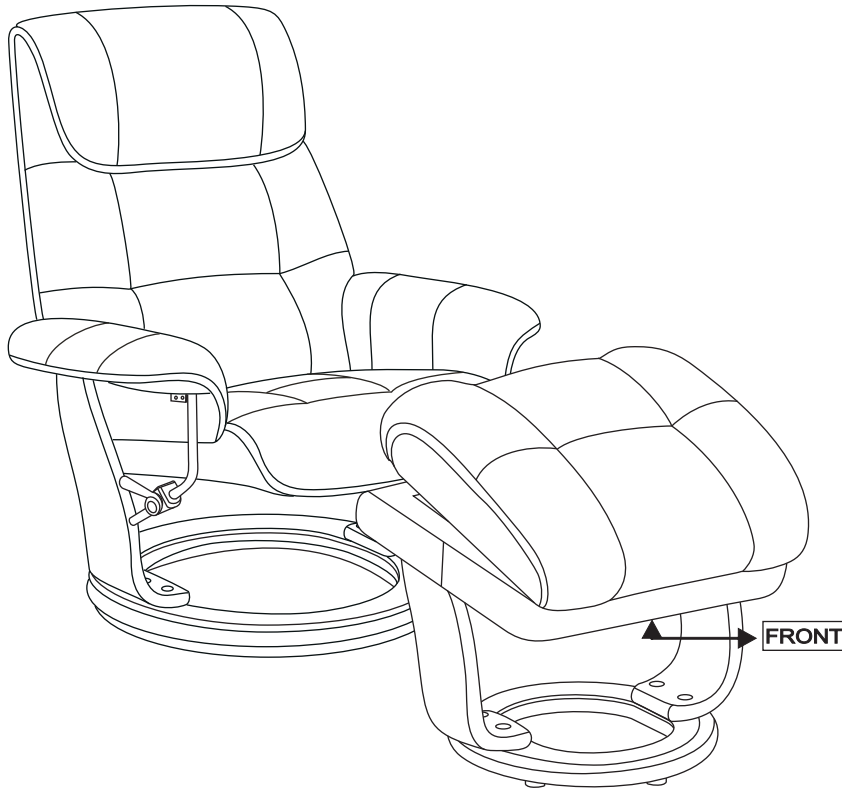

7112I

A	 M8X38	4PCS	D	 M8X35	2PCS	G		1PC
B		2PCS	E	 M8X70	2PCS	F		1PC
C	 M6X20	2PCS	F	 M6X20	4PCS	I		1PC