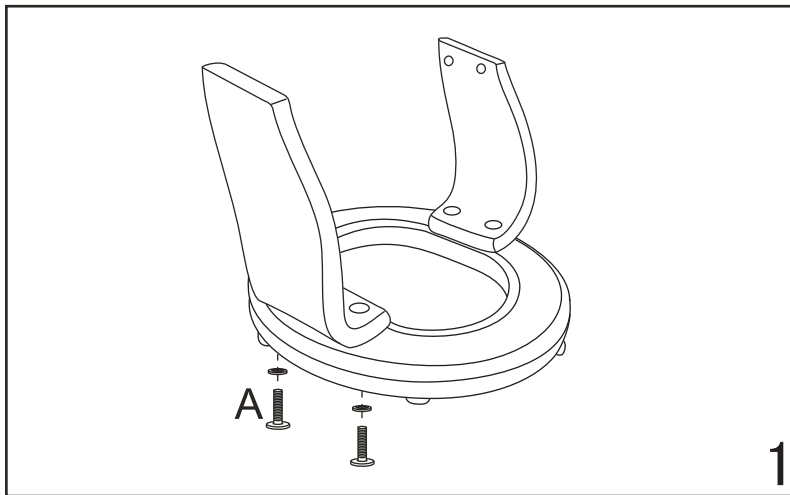

7112I

A	 M8X38	4PCS	D	 M8X35	2PCS	G		1PC
B		2PCS	E	 M8X70	2PCS	F		1PC
C	 M6X20	2PCS	F	 M6X20	4PCS	I		1PC

4

5

6

7

8

Side Table

- Color matches wood base finish
- Available in 2 colors:
#29 Walnut / #48 Chestnut

Side Table

SideTable item#	Walnut	Chestnut	Size	Fits
T026 #29	●		10.6"	Trend Line
T030 #29	●		14.5" * 13" * 13"	Trend Line
T030A #29	●		14.5" * 13" * 13"	Euro Line / Valencia Line
T030A #48		●	14.5" * 13" * 13"	Nicholas II
T031 #48		●	14.5" * 13" * 13"	Hana