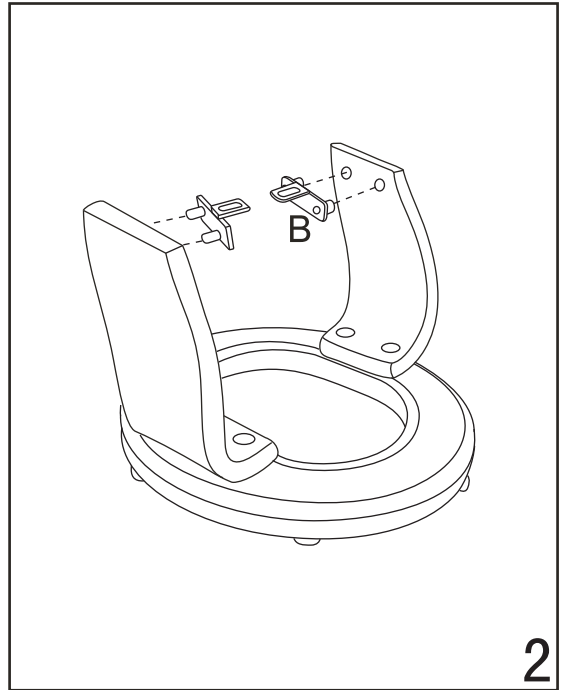

7112I

A	 M8X38	4PCS	D	 M8X35	2PCS	G		1PC
B		2PCS	E	 M8X70	2PCS	F		1PC
C	 M6X20	2PCS	F	 M6X20	4PCS	I		1PC