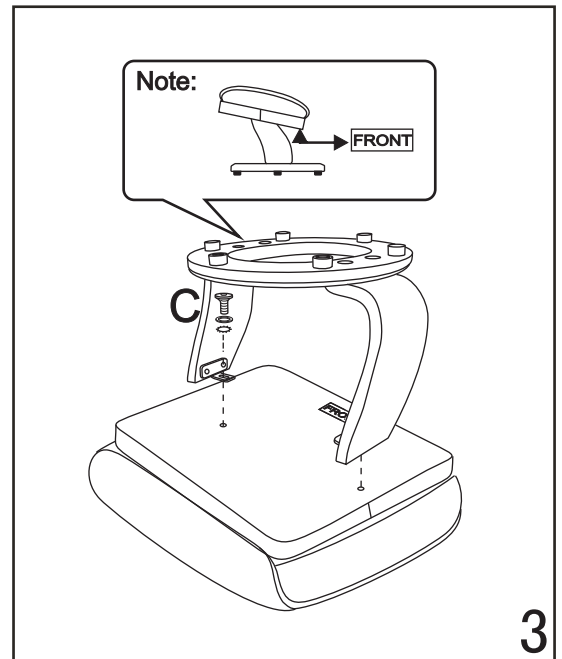

7112I

A	 M8X38	4PCS	D	 M8X35	2PCS	G		1PC
B		2PCS	E	 M8X70	2PCS	F		1PC
C	 M6X20	2PCS	F	 M6X20	4PCS	I		1PC