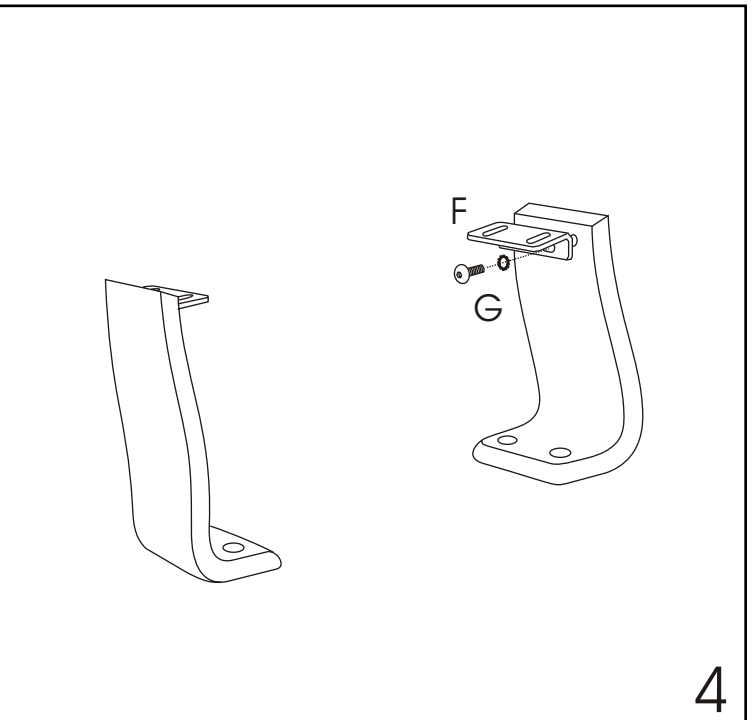

DURING ASSEMBLY CHECK AND TIGHTEN ALL BOLTS

A		2 PCS	E		4 PCS	I		1 PC
B		2 PCS	F		2 PCS	J		1 PC
C		2 PCS	G		8 PCS	L		1 PC
D		4 PCS	H		1 PC			

3

4

5

6

**Optional Accessories** -to order ask your dealer or contact Benchmaster Furniture  
[sales@benchmasterfurniture.com](mailto:sales@benchmasterfurniture.com) 866 774-1400 Toll free 949-502-6779 Fax

**Riser:** increases seat height 2"  
 Matches base color

**Side Table:** 10.75" Diameter  
 Matches base color