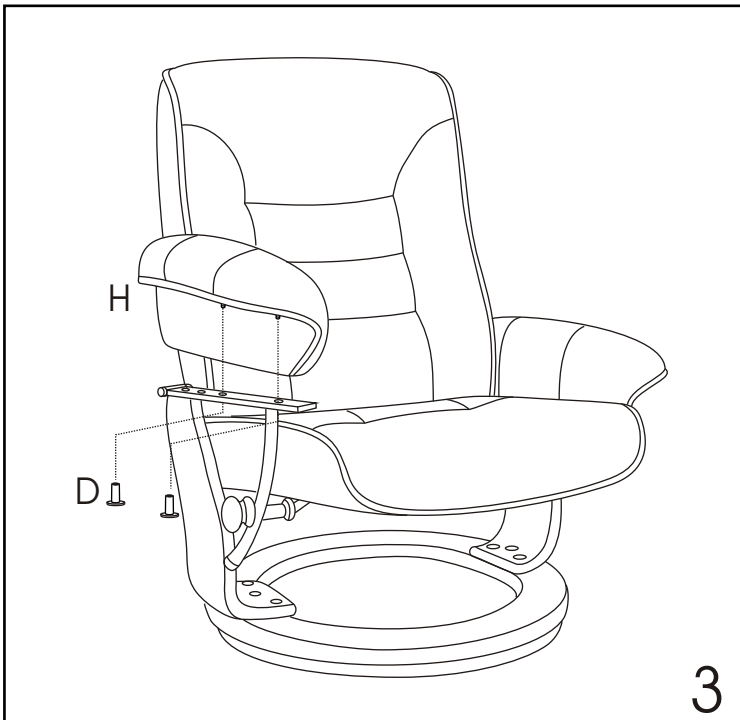

DURING ASSEMBLY CHECK AND TIGHTEN ALL BOLTS

A		2 PCS	E		4 PCS	I		1 PC
B		2 PCS	F		2 PCS	J		1 PC
C		2 PCS	G		8 PCS	L		1 PC
D		4 PCS	H		1 PC			

3

4

5

6

**Optional Accessories** -to order ask your dealer or contact Benchmaster Furniture  
[sales@benchmasterfurniture.com](mailto:sales@benchmasterfurniture.com) 866 774-1400 Toll free 949-502-6779 Fax

**Riser:** increases seat height 2"  
 Matches base color

**Side Table:** 10.75" Diameter  
 Matches base color