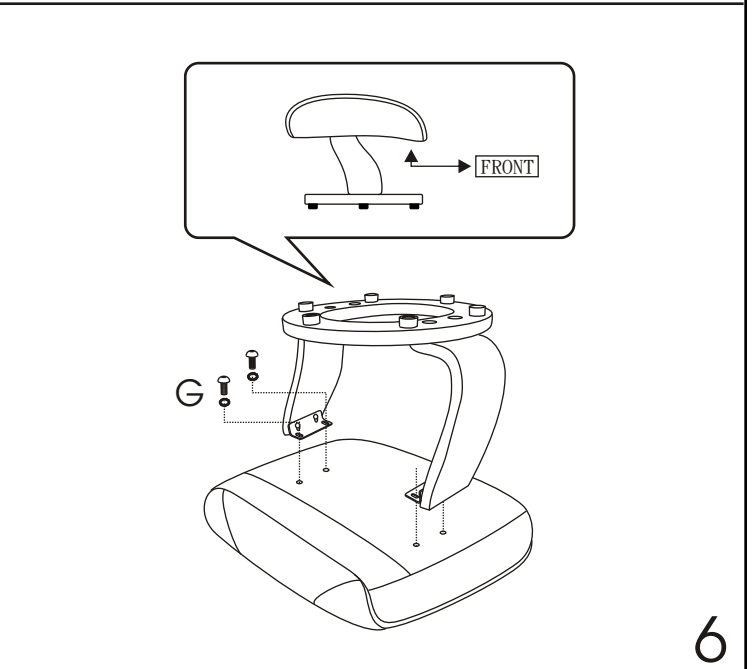

DURING ASSEMBLY CHECK AND TIGHTEN ALL BOLTS

A		2 PCS	E		4 PCS	I		1 PC
B		2 PCS	F		2 PCS	J		1 PC
C		2 PCS	G		8 PCS	L		1 PC
D		4 PCS	H		1 PC			

3

4

5

6

**Optional Accessories** -to order ask your dealer or contact Benchmaster Furniture  
[sales@benchmasterfurniture.com](mailto:sales@benchmasterfurniture.com) 866 774-1400 Toll free 949-502-6779 Fax

**Riser:** increases seat height 2"  
 Matches base color

**Side Table:** 10.75" Diameter  
 Matches base color