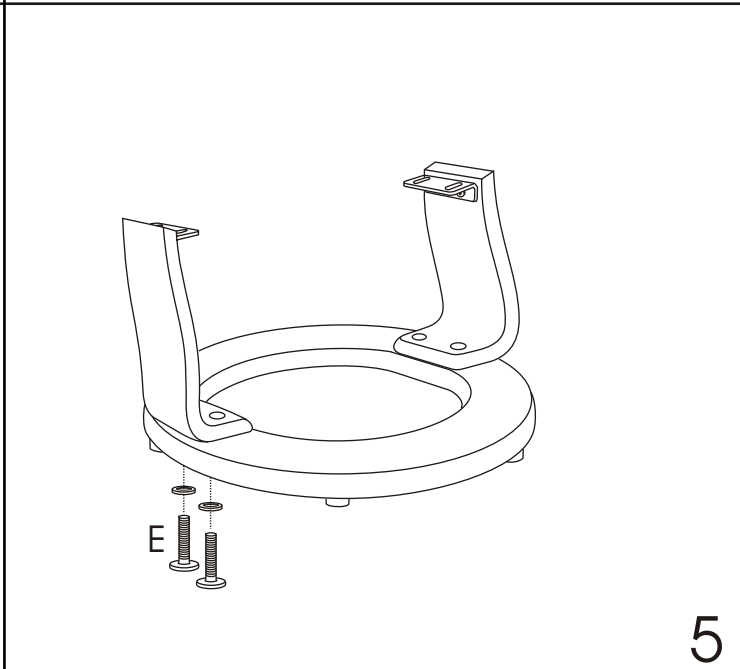

DURING ASSEMBLY CHECK AND TIGHTEN ALL BOLTS

A		2 PCS	E		4 PCS	I		1 PC
B		2 PCS	F		2 PCS	J		1 PC
C		2 PCS	G		8 PCS	L		1 PC
D		4 PCS	H		1 PC			

3

4

5

6

**Optional Accessories** -to order ask your dealer or contact Benchmaster Furniture  
[sales@benchmasterfurniture.com](mailto:sales@benchmasterfurniture.com) 866 774-1400 Toll free 949-502-6779 Fax

**Riser:** increases seat height 2"  
 Matches base color

**Side Table:** 10.75" Diameter  
 Matches base color