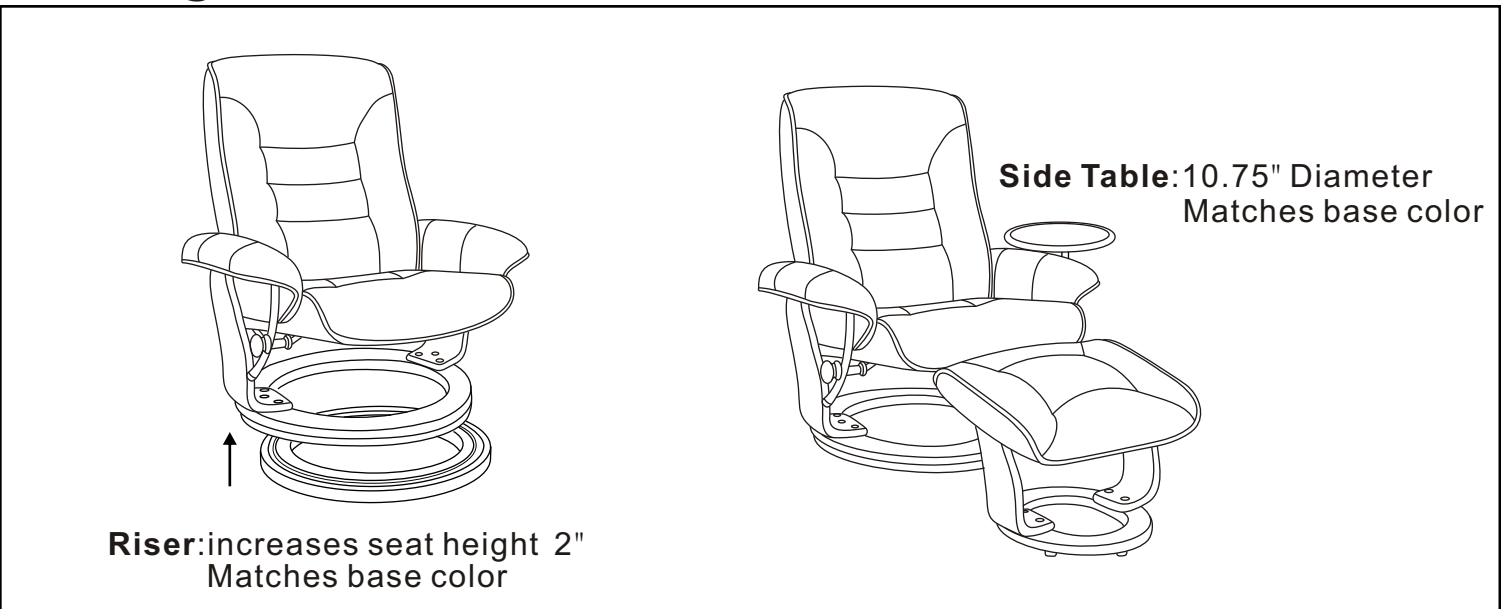

DURING ASSEMBLY CHECK AND TIGHTEN ALL BOLTS

A		2 PCS	E		4 PCS	I		1 PC
B		2 PCS	F		2 PCS	J		1 PC
C		2 PCS	G		8 PCS	L		1 PC
D		4 PCS	H		1 PC			

3

4

5

6

**Optional Accessories** -to order ask your dealer or contact Benchmaster Furniture  
[sales@benchmasterfurniture.com](mailto:sales@benchmasterfurniture.com) 866 774-1400 Toll free 949-502-6779 Fax

**Riser:** increases seat height 2"  
 Matches base color

**Side Table:** 10.75" Diameter  
 Matches base color